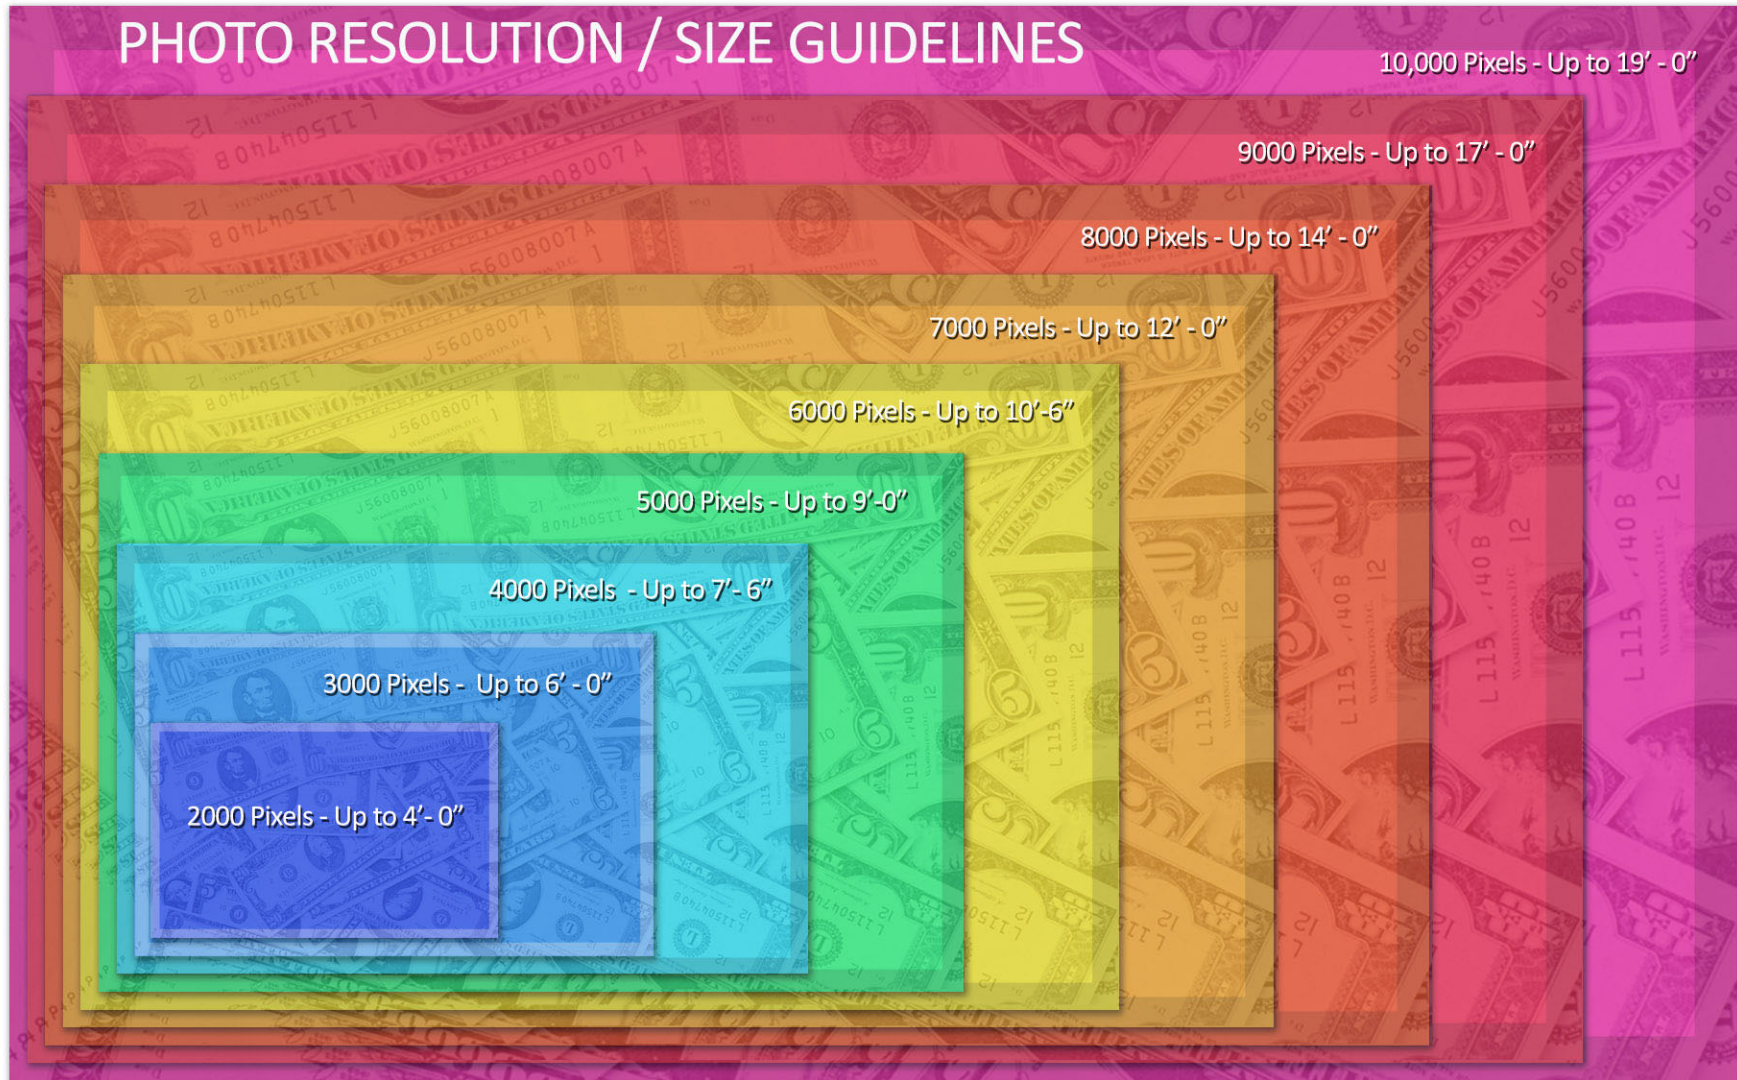

PHOTO RESOLUTION / SIZE GUIDELINES

Note: Resolution is measured in pixels across the longest dimension of the photo. Resolution minimums are for original photo images that have not been enlarged or resized (interpolated).

Large Scale Photo Murals with longest dimension exceeding 15' typically require specialty panoramic photo images to achieve a clean look. We are proud to offer Panoramic Images line of ultra-high resolution photos that are suitable for murals ranging from 15' up to 50' wide.